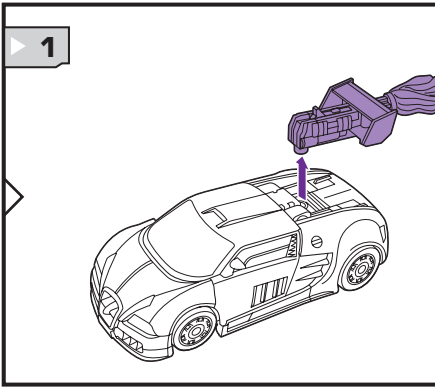

TRANSFORMERS

AGES 5+
83743/15200 Asst.

JOLT
DECEPTICON

NOTE: Some parts are made to detach if excessive force is applied and are designed to be reattached if separation occurs. Adult supervision may be necessary for younger children.

TRANSFORMERS.COM

CHANGING TO ROBOT

TURBO MODE

Reverse order of instructions to convert back into vehicle.